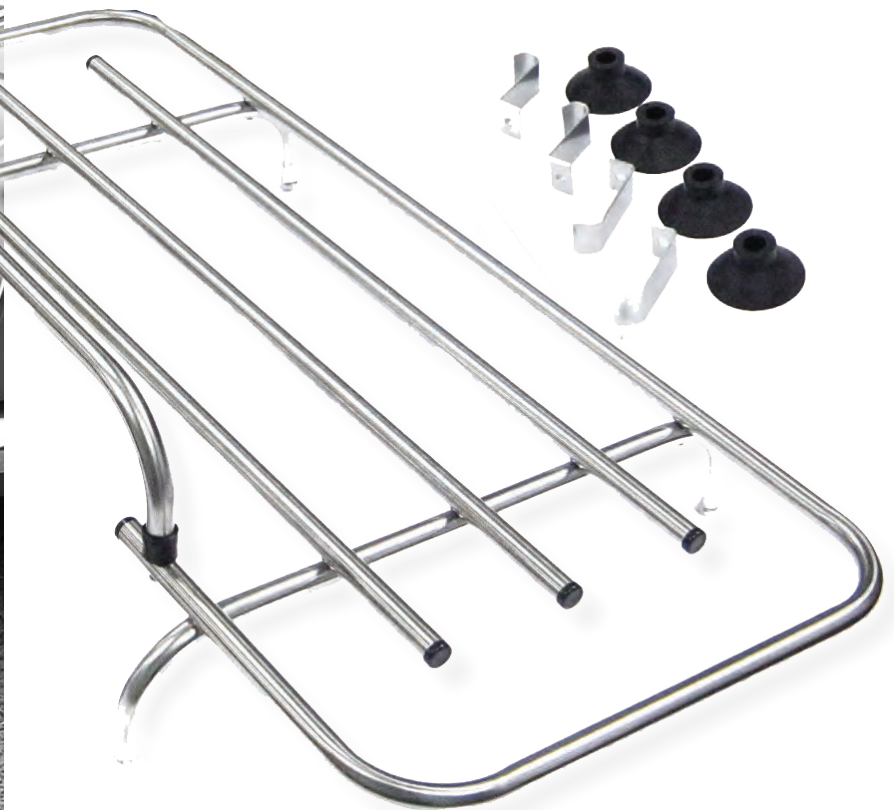

ENQUIRIES@DAVIDMANNERS.CO.UK

Universal *Boot Racks*

**Fits most types of car*

Can be permanently fitted, or removable, using the fittings provided

Available from the David Manners Group

0121 544 4444

991 WOLVERHAMPTON RD OLDBURY, WEST MIDLANDS B69 4RJ